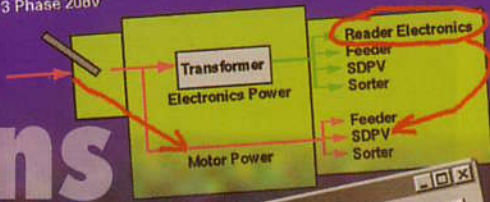

distance education

presentations

design

cme

Interbody Fusion Provides Instant Load Sharing with Fixation Device

Overview

Facility Power
3 Phase 208v

TeleWRITER AGS